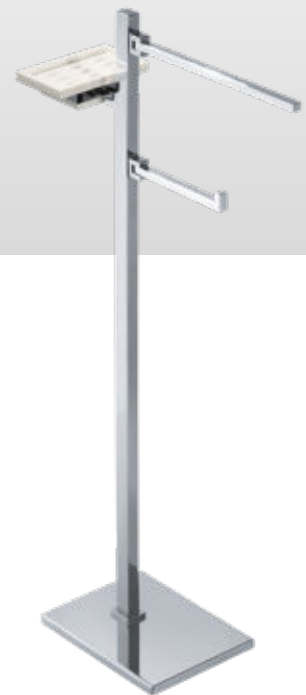

Free standing with moving parts (2 towel rails 23 cm and toilet roll holder)

base - 19x14 cm
H/H - 70 cm

CU346*

Piantana con elementi mobili (porta salvietta da 23 cm, porta rotolo e porta sapone in ottone cromato con vetro vetrex)

Free standing with moving parts (towel rail 23 cm, toilet roll holder and soap holder in chrome plated brass with vetrex glass)

base - 19x14 cm
H/H - 70 cm

CU354

Piantana p.rotolo e scopino quadrato in ottone cromato
Free standing toilet roll holder and square toilet brush in chrome plated brass