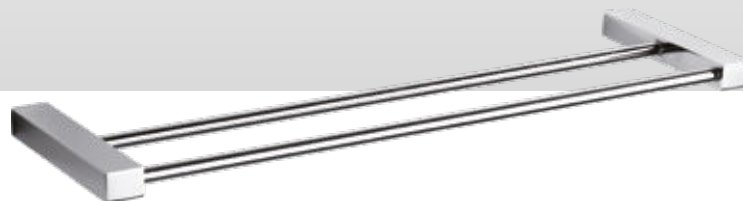

OS39

Porta salviette doppio in ottone cromato cm 40
Chromium-plated brass double towel rail cm 40

L/W - 40 cm
P/D - 10,5 cm
H/H - 1,5 cm