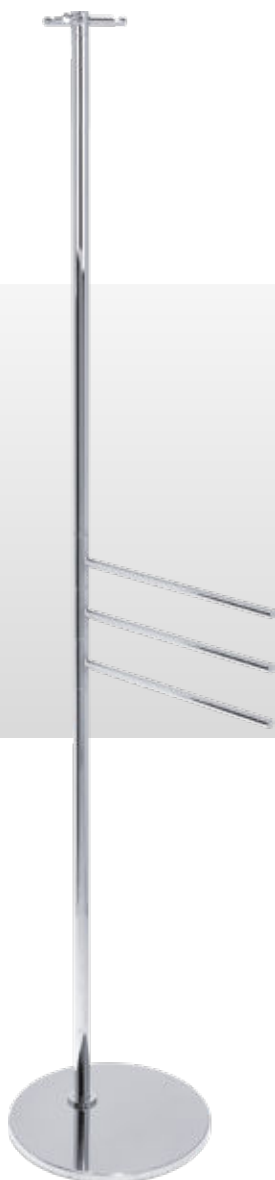

ZE321

Piantana con elementi mobili (p.salviette da 29 cm e appendiabiti) base tonda
Free standing with moving parts (clothes-peg and towel rails 29 cm) round base

∅ - 28 cm
H/H - 160 cm

ZE300

Piantana porta salviette con tre bracci mobili da 29 cm e base tonda
Free standing with 3 movable towel rails 29 cm and round base

∅ - 22,5 cm
H/H - 85 cm