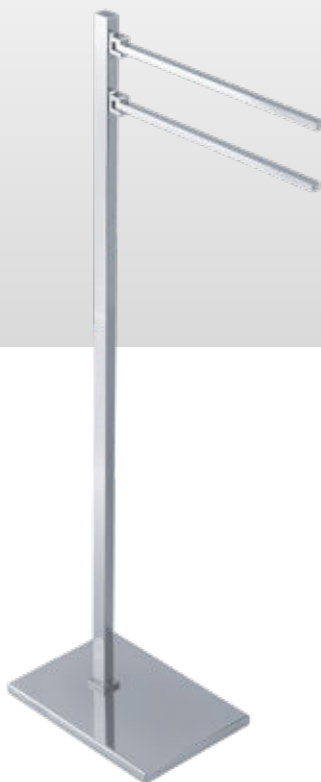

CU301

Piantana con 3 porta salviette mobili in ottone cromato da 29 cm
Free standing with 3 movable towel rails in chrome plated brass 29 cm

base - 24x16,5 cm
H/H - 85 cm

CU302

Piantana con 2 porta salviette mobili in ottone cromato da 29 cm
Free standing with 2 movable towel rails in chrome plated brass 29 cm

base - 24x16,5 cm
H/H - 85 cm

CU315*

Piantana con elementi mobili (porta salvietta, porta rotolo e scopino in ottone cromato, porta sapone con vetro vetrex)
Free standing with moving parts (towel rail, toilet roll holder and toilet brush in chrome plated brass, soap holder in vetrex glass)

base - 24x16,5 cm
H/H - 85 cm

L'intera gamma di accessori è realizzata in ottone cromato.
The full range of accessories is made of chromium-plated brass.

* Vetri disponibili / * Glass available