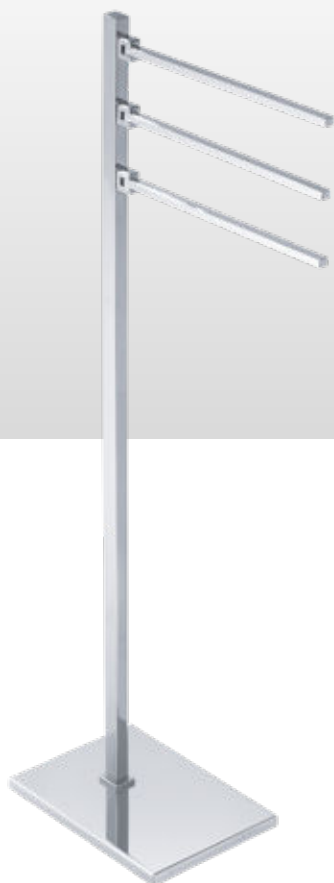

MA301

Piantana con 3 porta salviette mobili da cm 29
in ottone cromato
*Free standing with 3 movable towel rails cm 29
in chrome plated brass*

base - 24x16,5 cm
H/H - 85 cm