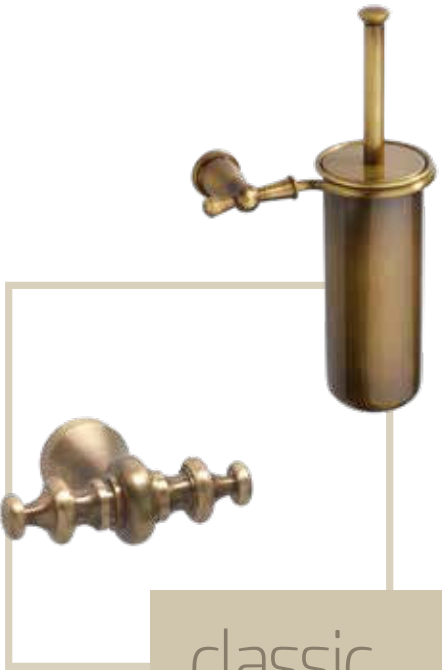

contemporary style

32-39	JOLLY
40-47	DÉCÒ
48-55	TIFFANY
56-63	DUEMILA PLUS