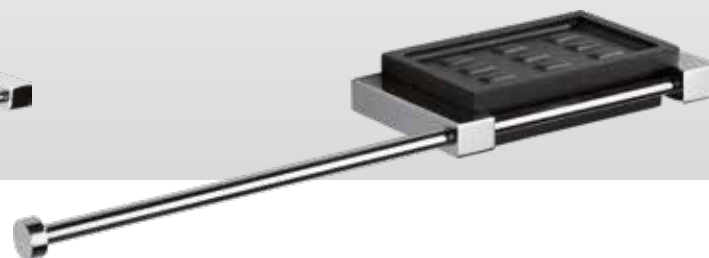

L/W - 40 cm
P/D - 10,5 cm
H/H - 1,5 cm

OS 40

Porta salvietta in ottone cromato cm 40
Chromium-plated brass towel rail cm 40

L/W - 40 cm
P/D - 6,5 cm
H/H - 1,5 cm

OS 60

Porta salvietta in ottone cromato cm 60
Chromium-plated brass towel rail cm 60

L/W - 60 cm
P/D - 6,5 cm
H/H - 1,5 cm

OS 55

Porta salvietta in ottone cromato cm 55
Chromium-plated brass towel rail cm 55

L/W - 55 cm
P/D - 6,5 cm
H/H - 1,5 cm

OS46*

Porta sapone vetro vetrex e porta bidet con supporto in ottone cromato
Vetrex glass soap-holder and bidet-holder with chromium-plated brass support