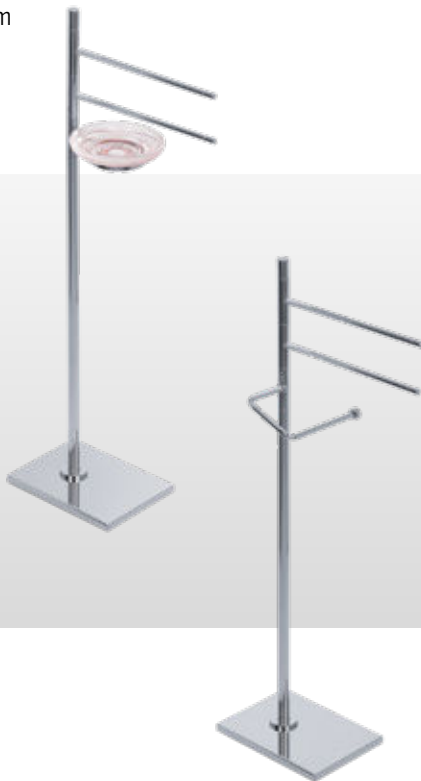

ZE332A

Piantana con elementi mobili (2 p.salviette da 22 cm e p.sapone con vetro acidato) base rettangolare
Free standing with moving parts (2 towel rails 22 cm and soap holder with satin crystal glass) rectangular base

ZE332*

Piantana con elementi mobili (2 p.salviette e p.sapone con vetro decorato) base rettangolare
Free standing with moving parts (2 towel rails 22 cm and soap holder with decorated glass) rectangular base

base - 19x14 cm
H/H - 70 cm