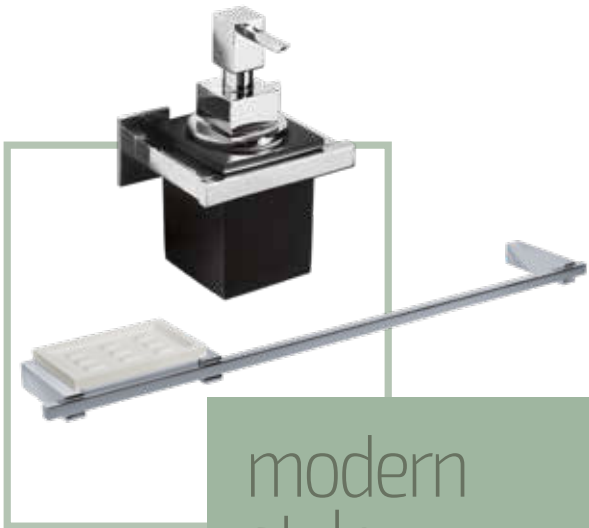

modern style

6-15	DIVA
16-23	CUBE
24-31	OSCAR

contemporary style

32-39	JOLLY
40-47	DÉCÒ
48-55	TIFFANY
56-63	DUEMILA PLUS

classic style

64-69	FIRENZE
70-75	ARMONIA
76-81	LUXOR
82-89	ZENITH