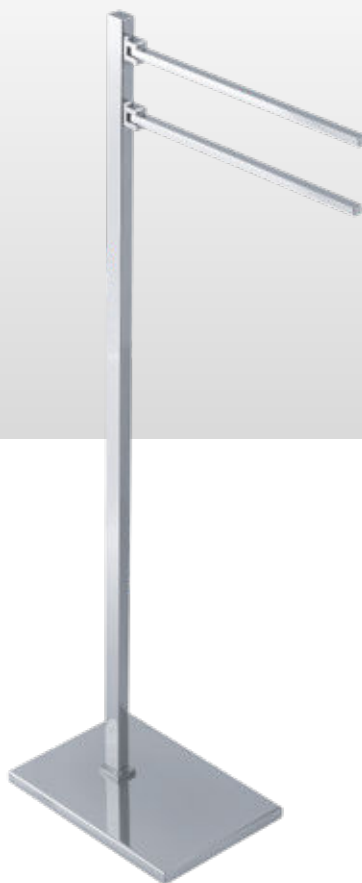

Piantana con 2 porta salviette mobili da cm 29
in ottone cromato
*Free standing with 2 movable towel rails cm 29
in chrome plated brass*

base - 24x16,5 cm
H/H - 85 cm

MA315 A

Piantana con elementi mobili (porta salvietta da
cm 29, porta rotolo, scopino cilindrico e porta
sapone in ottone cromato con vetro acidato)
*Free standing with moving parts (towel rail
cm29, toilet roll holder, cylindrical toilet brush
and soap holder chrome plated brass, soap
holder in satin crystal glass)*