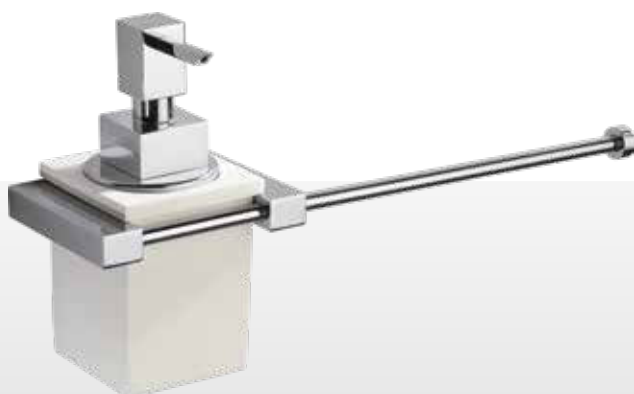

L/W - 60 cm
P/D - 6,5 cm
H/H - 1,5 cm

OS 55

Porta salvietta in ottone cromato cm 55
Chromium-plated brass towel rail cm 55

L/W - 55 cm
P/D - 6,5 cm
H/H - 1,5 cm

OS46*

Porta sapone vetro vetrex e porta bidet con supporto in ottone cromato
Vetrex glass soap-holder and bidet-holder with chromium-plated brass support

L/W - 34 cm
P/D - 8 cm
H/H - 3 cm

L'intera gamma di accessori è realizzata in ottone cromato.
The full range of accessories is made of chromium-plated brass.

* Vetri disponibili / * Glass available

OS47*

Porta dosatore vetro vetrex e porta bidet con supporto in ottone cromato

Vetrex glass dispenser-holder and bidet-holder with chromium-plated brass support

L/W - 30,5 cm
P/D - 8 cm
H/H - 17 cm

OS63

Porta rotolo sagomato in ottone cromato

Shaped toilet roll holder in chrome plated brass

L/W - 13 cm
P/D - 10,5 cm
H/H - 9 cm

OS62

Porta rotolo in ottone cromato

Chromium-plated brass toilet roll holder without cover

L/W - 14,5 cm
P/D - 6,5 cm
H/H - 1,5 cm