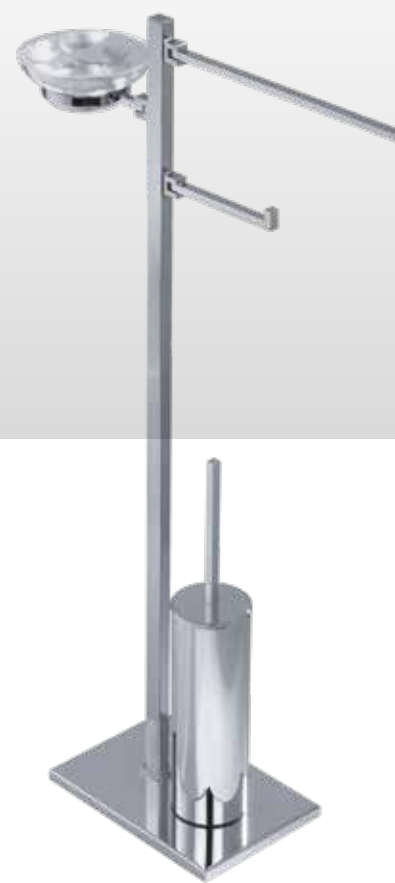

MA315 T

foglia argento / silver foil

base - 24x16,5 cm
H/H - 85 cm

L'intera gamma di accessori è realizzata in ottone cromato.
The full range of accessories is made of chromium-plated brass.

* Vetri disponibili / * Glass available