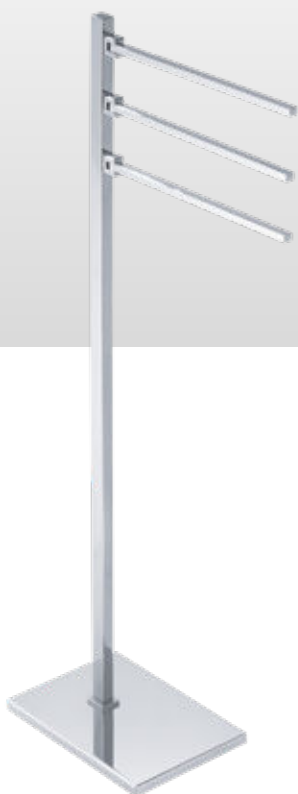

CU301

Piantana con 3 porta salviette mobili in ottone cromato da 29 cm
Free standing with 3 movable towel rails in chrome plated brass 29 cm

base - 24x16,5 cm
H/H - 85 cm

CU302

Piantana con 2 porta salviette mobili in ottone cromato da 29 cm
Free standing with 2 movable towel rails in chrome plated brass 29 cm

base - 24x16,5 cm
H/H - 85 cm