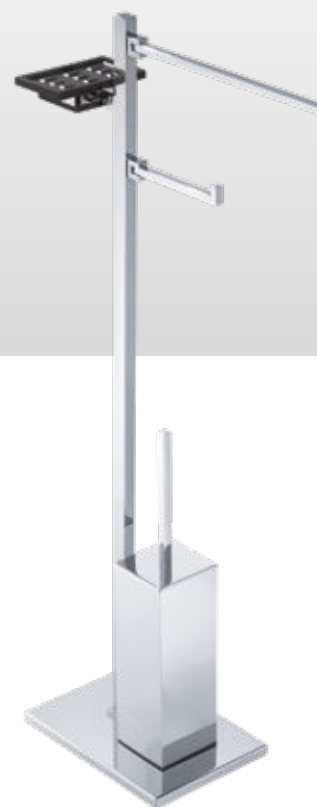

CU315*

Piantana con elementi mobili (porta salvietta, porta rotolo e scopino in ottone cromato, porta sapone con vetro vetrex)
Free standing with moving parts (towel rail, toilet roll holder and toilet brush in chrome plated brass, soap holder in vetrex glass)

base - 24x16,5 cm
H/H - 85 cm