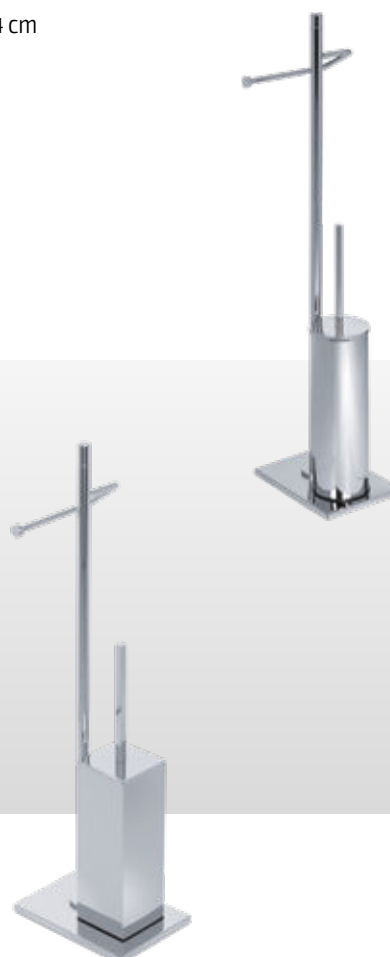

ZE351

Piantana porta rotolo e porta scopino cilindrico in ottone cromato, base rettangolare
Free standing toilet roll and cylindrical toilet brush holder in chrome plated brass, rectangular base

base - 19x14 cm
H/H - 70 cm